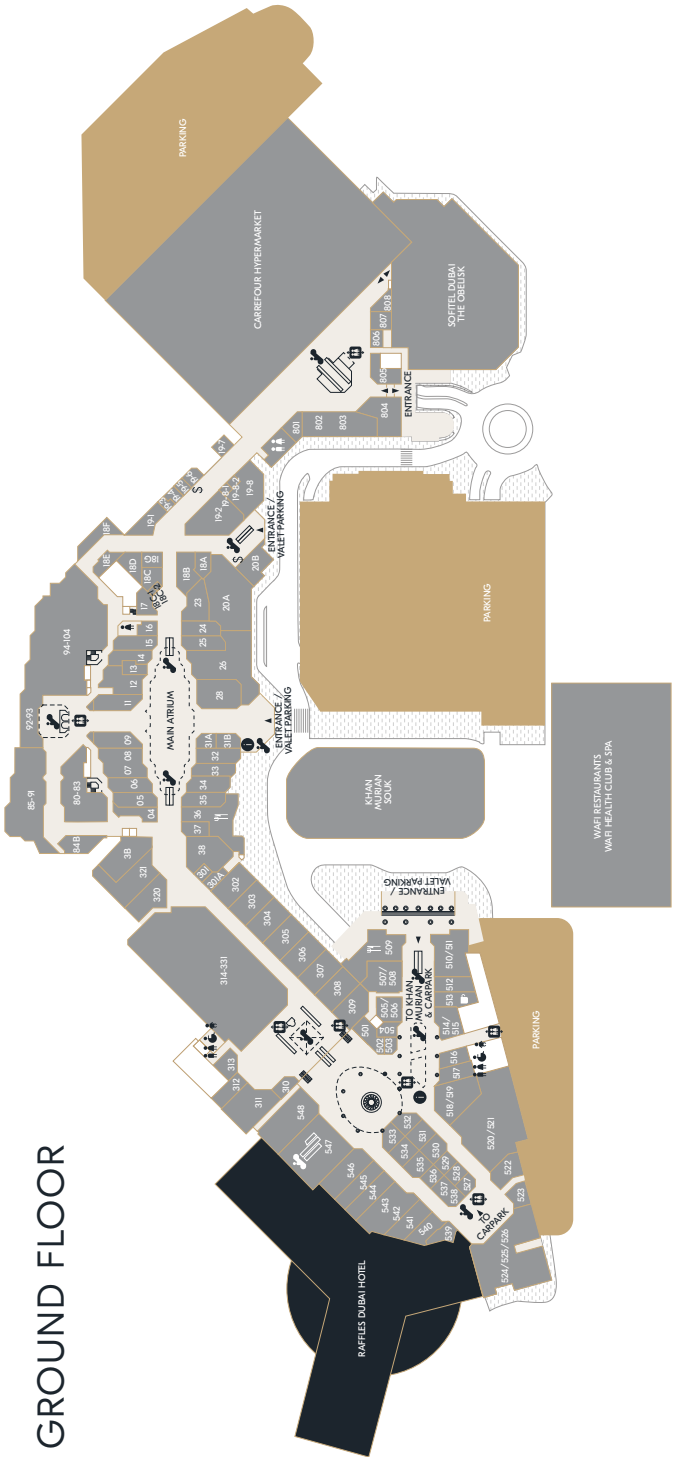

GROUND FLOOR